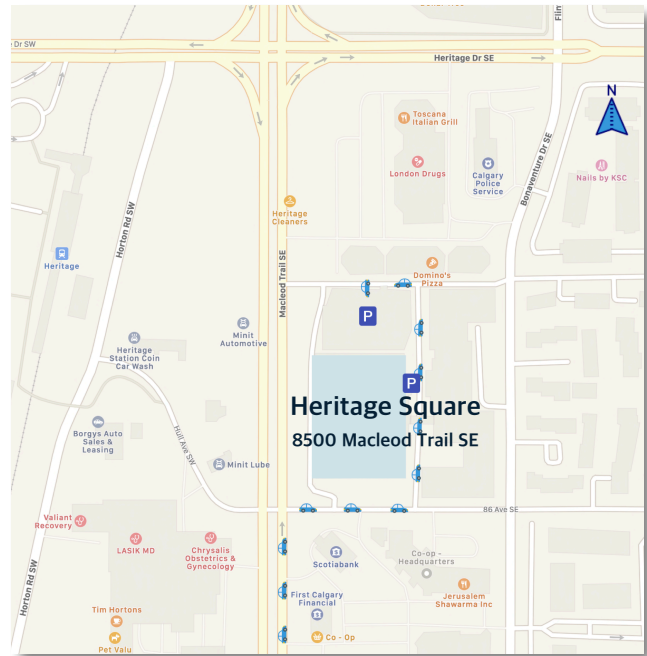

Custom Shade Information

Evergreen Dental Art Studio

#145N, Heritage Square 8500 Macleod Trail SE Tel : 403 453 0031

Custom Shade

At Evergreen Dental Lab Studio, A custom shade consultation is essentially a 20-30 minute meeting that helps us to exactly determine the most natural shade, shape and texture that fits your teeth. Evergreen Dental Art Studio and you can create the most perfect smile for you.

Directions

Drive North bound on Macleod Trail SE
Turn right onto 86 Ave SE
Turn left onto the second road available
You will find Heritage Square

Customer Parking Lot

Please register your car in the lobby
for 2 hours of free parking if you have

Go to our web site

www.evergreendentalartlab.net

Customer & Visitor Parking Lot

If you have parked in the Visitor Parking Lot (stall name saying "Evergreen Dental Art Studio"), there is no need to register your vehicle.

Evergreen Dental Art Studio

Please go through the main entrance of the Heritage Square Building. Our lab is 145N, located after the main pathway through the garden.