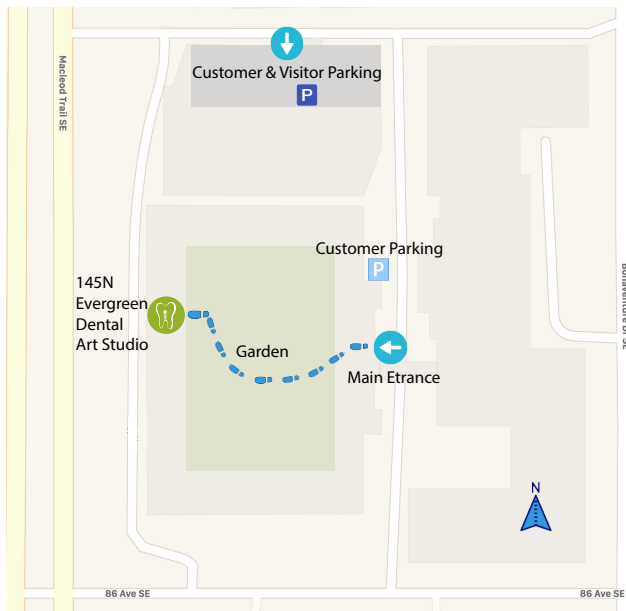

Custom Shade Information

Evergreen Dental Art Studio

#145N, Heritage Square 8500 Macleod Trail SE Tel : 403 453 0031

Custom Shade

At Evergreen Dental Lab Studio, A custom shade consultation is essentially a 20-30 minute meeting that helps us to exactly determine the most natural shade, shape and texture that fits your teeth. Evergreen Dental Art Studio and you can create the most perfect smile for you.

Directions

Drive North bound on Macleod Trail SE
Turn right onto 86 Ave SE
Turn left onto the second road available
You will find Heritage Square

Customer Parking Lot

Please register your car in the lobby
for 2 hours of free parking if you have

Go to our web site

www.evergreendentalartlab.net

Customer & Visitor Parking Lot

If you have parked in the Visitor Parking Lot (stall name saying "Evergreen Dental Art Studio"), there is no need to register your vehicle.

Evergreen Dental Art Studio

Please go through the main entrance of the Heritage Square Building. Our lab is 145N, located after the main pathway through the garden.